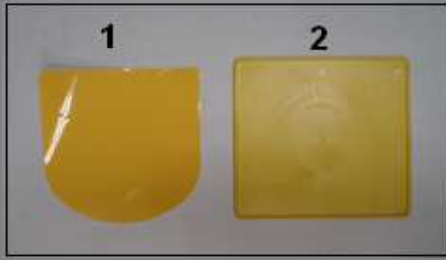

PDB-GILLARD NUMBER PLATE

NUMBER PLATE + NUMBERS

No.	Article number	Description
1	129,500	Number plate sticker in all colours
2	129,000	Number plate in all colours
4	490,000	Number in black on transp.
5	490,000	Number in black on yellow
6	490,000	Number in white on transp.

NUMBER PLATE

No.	Article number	Description
1	143,090	Sprocket gearbox in "ergal" T- 22 / T- 30
2	143,100	Sprocket "NKP" T- 66 / T- 91
3	143,000	Sprocket T- 66 / T- 91
5	565,805	Chain RK - gearbox 60-L + chain link
	560,810	Chain link RH - gearbox
6	567,846	Chain RK-GB219HR-96
	567,848	Chain RK-GB219HR-98
	567,850	Chain RK-GB219HR-100
	567,851	Chain RK-GB219HR-102
	567,852	Chain RK-GB219HR-104
	567,853	Chain RK-GB219HR-106
	567,854	Chain RK-GB219HR-108
	567,855	Chain RK-GB219HR-110
	567,856	Chain RK-GB219HR-112
	567,857	Chain RK-GB219HR-114
7	567,800	Chain RK-BBKRO-100
	567,801	Chain RK-BBKRO-102
	567,802	Chain RK-BBKRO-104
	567,803	Chain RK-BBKRO-106
	567,804	Chain RK-BBKRO-108
	567,805	Chain RK-BBKRO-110
	567,806	Chain RK-BBKRO-112
	567,807	Chain RK-BBKRO-114