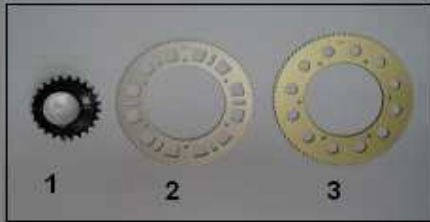

PDB-GILLARD NUMBER PLATE

NUMBER PLATE + NUMBERS

No.	Article number	Description
1	129,500	Number plate sticker in all colours
2	129,000	Number plate in all colours
4	490,000	Number in black on transp.
5	490,000	Number in black on yellow
6	490,000	Number in white on transp.

NUMBER PLATE

No.	Article number	Description
1	143,090	Sprocket gearbox in "ergal" T- 22 / T- 30
2	143,100	Sprocket "NKP" T- 66 / T- 91
3	143,000	Sprocket T- 66 / T- 91
5	565,805	Chain RK - gearbox 60-L + chain link
	560,810	Chain link RH - gearbox
6	567,846	Chain RK-GB219HR-96
	567,848	Chain RK-GB219HR-98
	567,850	Chain RK-GB219HR-100
	567,851	Chain RK-GB219HR-102
	567,852	Chain RK-GB219HR-104
	567,853	Chain RK-GB219HR-106
	567,854	Chain RK-GB219HR-108
	567,855	Chain RK-GB219HR-110
	567,856	Chain RK-GB219HR-112
	567,857	Chain RK-GB219HR-114
7	567,800	Chain RK-BBKRO-100
	567,801	Chain RK-BBKRO-102
	567,802	Chain RK-BBKRO-104
	567,803	Chain RK-BBKRO-106
	567,804	Chain RK-BBKRO-108
	567,805	Chain RK-BBKRO-110
	567,806	Chain RK-BBKRO-112
	567,807	Chain RK-BBKRO-114