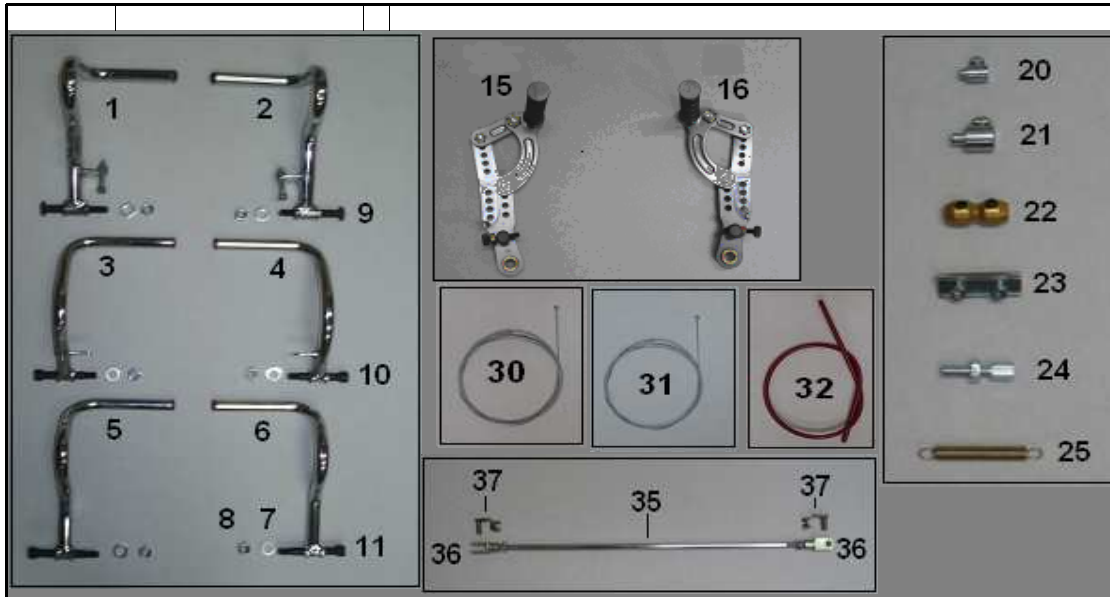

# PDB-GILLARD PEDALS-CABLES-CLAMBS GROUP

No.	Article number	Description
1	114,202	Brake pedal MINI 900 / Asterix
2	113,202	Accelerator pedal MINI 900 / Asterix
3	113,210	Brake pedal MINI Scan. / Raptor
4	114,201	Accelerator pedal MINI Scan. / Raptor
5	114,220	Brake pedal T-Rex / Charlotte / Daytona (2006-2009)
6	113,220	Accelerator pedal T-Rex / Charlotte / Daytona (06-09)
7	900,004	Washer 8mm
8	901,107	Locking nut 8mm
9	114,852	Pedal bolt MINI 900 / Asterix
10	114,850	Pedal bolt MINI Scan. / Raptor
11	114,851	Pedal bolt T-Rex / Charlotte / Daytona (06-09)
15	114,255	Brake pedal adjustable in aluminium
16	113,255	Accelerator pedal adjustable in aluminium
20	135,050	Cable clamb with side screw 3mm
21	135,060	Cable clamb with side screw 4.5mm
22	135,210	Cable clamb aluminium with 2 screws
23	135,205	Cable clamb with 2 screws
24	136,010	Cable adjust screw 6m
25	176,010	Pedal spring
30	135,010	Accelerator cable for Dell-Orto
	135,000	Accelerator cable 2000x1,2
31	138,600	Brake / clutch inner cable
32	134,030	Outer cable
35	178,694	Brake rod 355mm
	178,693	Brake rod 370mm
	178,695	Brake rod MINI / ASTERIX
36	178,696	Clevis 6mm for brake rod
37	178,697	Brake rod clevis spring