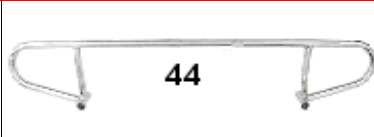

PDB-GILLARD SPOILER+MOUNTINGS+BUMPERS

SPOILERS AND MOUNTINGS

PDB-GILLARD SPOILER+MOUNTINGS+BUMPERS

SPOILERS AND MOUNTINGS		
No.	Article number	Description
43	112,201	Rear bumper MINI-SCAN. / RAPTOR
	112,207	Rear bumper MINI - 900
	112,210	Rear bumper CIK - 2001
44	112,202	Rear bumper MINI-SCAN. / RAPTOR "WIDE"
	112,211	Rear bumper T-REX / Charlotte / Daytona "WIDE"
	112,214	Rear bumper MINI - 900 / ASTERIX"WIDE"
45	112,215	Rear bumper MINI-900 / ASTERIX "ROLLER TYPE"
46R	112,218	Rear bumper connection right -NA-
46L	112,219	Rear bumper connection left -NA-
47	112,216	Rear bumper roller MINI -NEW AGE-
48	112,217	Rear bumper roller support MINI -NEW AGE-
49	112,220	Rear bumper top rail MINI -NEW AGE-
50	108,563	Front spoiler mounting set -ASTERIX-
51	108,592	Front spoiler mounting clamps (2-pc) -ASTERIX-
52	108,594	Front spoiler fixing plate -ASTERIX-
53	108,596	Support front bumper -ASTERIX-
55	108,720	Front spoiler mounting set MINI - 900
56	108,850	Front spoiler mounting set KE-97
58	108,590	Support for front bumper in red
59	108,865	Rear fairing mounting T-Rex / Charlotte / Daytona
60	108,868	Rear fairing mounting MINI
65	142,300	Rear bumper rubber 32mm
	142,290	Rear bumper rubber 30mm
66	142,210	Rear bumper inner sleeve 32mm
	142,215	Rear bumper inner sleeve 32mm for rear fairing
	142,200	Rear bumper inner sleeve 30mm
	142,205	Rear bumper inner sleeve 28mm
67	142,260	Rear bumper outer sleeve
	142,262	Rear bumper outer sleeve for rear fairing
68	900,100	Washer 6X20X1,5 mm
69	900,271	Allen screw 8x120mm
70	142,288	Rear bumper rubber 28mm
71	142,203	Rear bumper inner sleeve 28mm >MINI-ASTERIX<
72	142,253	Outer sleeve -roller type- >MINI-ASTERIX<
	142,252	Outer sleeve -New Age- >MINI-ASTERIX<
73		O-Ring 10mm
74	900,008	Washer 8mm
75	900,277	Allen screw 8x160mm >MINI-ASTERIX<
77	108,207	Bottom front fairing support MINI-NEW AGE
78	108,213	Front fairing top support MINI-NEW AGE
80	108,212	Front fairing top support MINI "old type"
81	108,220	Front fairing top support
82	108,200	Front fairing bottom support
83	108,201	Front fairing bottom support MINI-SCAN / RAPTOR