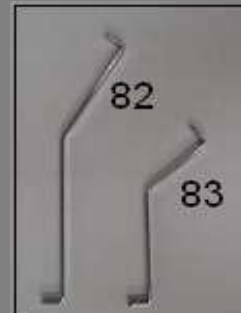

PDB-GILLARD SPOILER+MOUNTINGS+BUMPERS

SPOILERS AND MOUNTINGS

PDB-GILLARD SPOILER+MOUNTINGS+BUMPERS

SPOILERS AND MOUNTINGS		
No.	Article number	Description
43	112,201	Rear bumper MINI-SCAN. / RAPTOR
	112,207	Rear bumper MINI - 900
	112,210	Rear bumper CIK - 2001
44	112,202	Rear bumper MINI-SCAN. / RAPTOR "WIDE"
	112,211	Rear bumper T-REX / Charlotte / Daytona "WIDE"
	112,214	Rear bumper MINI - 900 / ASTERIX"WIDE"
45	112,215	Rear bumper MINI-900 / ASTERIX "ROLLER TYPE"
46R	112,218	Rear bumper connection right -NA-
46L	112,219	Rear bumper connection left -NA-
47	112,216	Rear bumper roller MINI -NEW AGE-
48	112,217	Rear bumper roller support MINI -NEW AGE-
49	112,220	Rear bumper top rail MINI -NEW AGE-
50	108,563	Front spoiler mounting set -ASTERIX-
51	108,592	Front spoiler mounting clamps (2-pc) -ASTERIX-
52	108,594	Front spoiler fixing plate -ASTERIX-
53	108,596	Support front bumper -ASTERIX-
55	108,720	Front spoiler mounting set MINI - 900
56	108,850	Front spoiler mounting set KE-97
58	108,590	Support for front bumper in red
59	108,865	Rear fairing mounting T-Rex / Charlotte / Daytona
60	108,868	Rear fairing mounting MINI
65	142,300	Rear bumper rubber 32mm
	142,290	Rear bumper rubber 30mm
66	142,210	Rear bumper inner sleeve 32mm
	142,215	Rear bumper inner sleeve 32mm for rear fairing
	142,200	Rear bumper inner sleeve 30mm
	142,205	Rear bumper inner sleeve 28mm
67	142,260	Rear bumper outer sleeve
	142,262	Rear bumper outer sleeve for rear fairing
68	900,100	Washer 6X20X1,5 mm
69	900,271	Allen screw 8x120mm
70	142,288	Rear bumper rubber 28mm
71	142,203	Rear bumper inner sleeve 28mm >MINI-ASTERIX<
72	142,253	Outer sleeve -roller type- >MINI-ASTERIX<
	142,252	Outer sleeve -New Age- >MINI-ASTERIX<
73		O-Ring 10mm
74	900,008	Washer 8mm
75	900,277	Allen screw 8x160mm >MINI-ASTERIX<
77	108,207	Bottom front fairing support MINI-NEW AGE
78	108,213	Front fairing top support MINI-NEW AGE
80	108,212	Front fairing top support MINI "old type"
81	108,220	Front fairing top support
82	108,200	Front fairing bottom support
83	108,201	Front fairing bottom support MINI-SCAN / RAPTOR