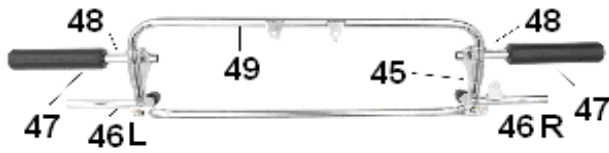

PDB-GILLARD SPOILER+MOUNTINGS+BUMPERS

SPOILERS AND MOUNTINGS

PDB-GILLARD SPOILER+MOUNTINGS+BUMPERS

SPOILERS AND MOUNTINGS		
No.	Article number	Description
43	112,201	Rear bumper MINI-SCAN. / RAPTOR
	112,207	Rear bumper MINI - 900
	112,210	Rear bumper CIK - 2001
44	112,202	Rear bumper MINI-SCAN. / RAPTOR "WIDE"
	112,211	Rear bumper T-REX / Charlotte / Daytona "WIDE"
	112,214	Rear bumper MINI - 900 / ASTERIX"WIDE"
45	112,215	Rear bumper MINI-900 / ASTERIX "ROLLER TYPE"
46R	112,218	Rear bumper connection right -NA-
46L	112,219	Rear bumper connection left -NA-
47	112,216	Rear bumper roller MINI -NEW AGE-
48	112,217	Rear bumper roller support MINI -NEW AGE-
49	112,220	Rear bumper top rail MINI -NEW AGE-
50	108,563	Front spoiler mounting set -ASTERIX-
51	108,592	Front spoiler mounting clamps (2-pc) -ASTERIX-
52	108,594	Front spoiler fixing plate -ASTERIX-
53	108,596	Support front bumper -ASTERIX-
55	108,720	Front spoiler mounting set MINI - 900
56	108,850	Front spoiler mounting set KE-97
58	108,590	Support for front bumper in red
59	108,865	Rear fairing mounting T-Rex / Charlotte / Daytona
60	108,868	Rear fairing mounting MINI
65	142,300	Rear bumper rubber 32mm
	142,290	Rear bumper rubber 30mm
66	142,210	Rear bumper inner sleeve 32mm
	142,215	Rear bumper inner sleeve 32mm for rear fairing
	142,200	Rear bumper inner sleeve 30mm
	142,205	Rear bumper inner sleeve 28mm
67	142,260	Rear bumper outer sleeve
	142,262	Rear bumper outer sleeve for rear fairing
68	900,100	Washer 6X20X1,5 mm
69	900,271	Allen screw 8x120mm
70	142,288	Rear bumper rubber 28mm
71	142,203	Rear bumper inner sleeve 28mm >MINI-ASTERIX<
72	142,253	Outer sleeve -roller type- >MINI-ASTERIX<
	142,252	Outer sleeve -New Age- >MINI-ASTERIX<
73		O-Ring 10mm
74	900,008	Washer 8mm
75	900,277	Allen screw 8x160mm >MINI-ASTERIX<
77	108,207	Bottom front fairing support MINI-NEW AGE
78	108,213	Front fairing top support MINI-NEW AGE
80	108,212	Front fairing top support MINI "old type"
81	108,220	Front fairing top support
82	108,200	Front fairing bottom support
83	108,201	Front fairing bottom support MINI-SCAN / RAPTOR