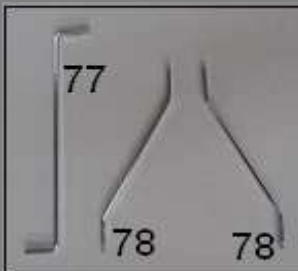

PDB-GILLARD SPOILER+MOUNTINGS+BUMPERS

SPOILERS AND MOUNTINGS

PDB-GILLARD SPOILER+MOUNTINGS+BUMPERS

SPOILERS AND MOUNTINGS		
No.	Article number	Description
43	112,201	Rear bumper MINI-SCAN. / RAPTOR
	112,207	Rear bumper MINI - 900
	112,210	Rear bumper CIK - 2001
44	112,202	Rear bumper MINI-SCAN. / RAPTOR "WIDE"
	112,211	Rear bumper T-REX / Charlotte / Daytona "WIDE"
	112,214	Rear bumper MINI - 900 / ASTERIX"WIDE"
45	112,215	Rear bumper MINI-900 / ASTERIX "ROLLER TYPE"
46R	112,218	Rear bumper connection right -NA-
46L	112,219	Rear bumper connection left -NA-
47	112,216	Rear bumper roller MINI -NEW AGE-
48	112,217	Rear bumper roller support MINI -NEW AGE-
49	112,220	Rear bumper top rail MINI -NEW AGE-
50	108,563	Front spoiler mounting set -ASTERIX-
51	108,592	Front spoiler mounting clamps (2-pc) -ASTERIX-
52	108,594	Front spoiler fixing plate -ASTERIX-
53	108,596	Support front bumper -ASTERIX-
55	108,720	Front spoiler mounting set MINI - 900
56	108,850	Front spoiler mounting set KE-97
58	108,590	Support for front bumper in red
59	108,865	Rear fairing mounting T-Rex / Charlotte / Daytona
60	108,868	Rear fairing mounting MINI
65	142,300	Rear bumper rubber 32mm
	142,290	Rear bumper rubber 30mm
66	142,210	Rear bumper inner sleeve 32mm
	142,215	Rear bumper inner sleeve 32mm for rear fairing
	142,200	Rear bumper inner sleeve 30mm
	142,205	Rear bumper inner sleeve 28mm
67	142,260	Rear bumper outer sleeve
	142,262	Rear bumper outer sleeve for rear fairing
68	900,100	Washer 6X20X1,5 mm
69	900,271	Allen screw 8x120mm
70	142,288	Rear bumper rubber 28mm
71	142,203	Rear bumper inner sleeve 28mm >MINI-ASTERIX<
72	142,253	Outer sleeve -roller type- >MINI-ASTERIX<
	142,252	Outer sleeve -New Age- >MINI-ASTERIX<
73		O-Ring 10mm
74	900,008	Washer 8mm
75	900,277	Allen screw 8x160mm >MINI-ASTERIX<
77	108,207	Bottom front fairing support MINI-NEW AGE
78	108,213	Front fairing top support MINI-NEW AGE
80	108,212	Front fairing top support MINI "old type"
81	108,220	Front fairing top support
82	108,200	Front fairing bottom support
83	108,201	Front fairing bottom support MINI-SCAN / RAPTOR