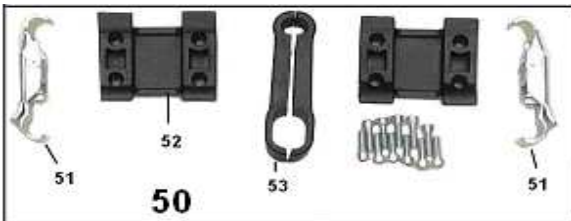

PDB-GILLARD SPOILER+MOUNTINGS+BUMPERS

SPOILERS AND MOUNTINGS

PDB-GILLARD SPOILER+MOUNTINGS+BUMPERS

SPOILERS AND MOUNTINGS		
No.	Article number	Description
43	112,201	Rear bumper MINI-SCAN. / RAPTOR
	112,207	Rear bumper MINI - 900
	112,210	Rear bumper CIK - 2001
44	112,202	Rear bumper MINI-SCAN. / RAPTOR "WIDE"
	112,211	Rear bumper T-REX / Charlotte / Daytona "WIDE"
	112,214	Rear bumper MINI - 900 / ASTERIX"WIDE"
45	112,215	Rear bumper MINI-900 / ASTERIX "ROLLER TYPE"
46R	112,218	Rear bumper connection right -NA-
46L	112,219	Rear bumper connection left -NA-
47	112,216	Rear bumper roller MINI -NEW AGE-
48	112,217	Rear bumper roller support MINI -NEW AGE-
49	112,220	Rear bumper top rail MINI -NEW AGE-
50	108,563	Front spoiler mounting set -ASTERIX-
51	108,592	Front spoiler mounting clamps (2-pc) -ASTERIX-
52	108,594	Front spoiler fixing plate -ASTERIX-
53	108,596	Support front bumper -ASTERIX-
55	108,720	Front spoiler mounting set MINI - 900
56	108,850	Front spoiler mounting set KE-97
58	108,590	Support for front bumper in red
59	108,865	Rear fairing mounting T-Rex / Charlotte / Daytona
60	108,868	Rear fairing mounting MINI
65	142,300	Rear bumper rubber 32mm
	142,290	Rear bumper rubber 30mm
66	142,210	Rear bumper inner sleeve 32mm
	142,215	Rear bumper inner sleeve 32mm for rear fairing
	142,200	Rear bumper inner sleeve 30mm
	142,205	Rear bumper inner sleeve 28mm
67	142,260	Rear bumper outer sleeve
	142,262	Rear bumper outer sleeve for rear fairing
68	900,100	Washer 6X20X1,5 mm
69	900,271	Allen screw 8x120mm
70	142,288	Rear bumper rubber 28mm
71	142,203	Rear bumper inner sleeve 28mm >MINI-ASTERIX<
72	142,253	Outer sleeve -roller type- >MINI-ASTERIX<
	142,252	Outer sleeve -New Age- >MINI-ASTERIX<
73		O-Ring 10mm
74	900,008	Washer 8mm
75	900,277	Allen screw 8x160mm >MINI-ASTERIX<
77	108,207	Bottom front fairing support MINI-NEW AGE
78	108,213	Front fairing top support MINI-NEW AGE
80	108,212	Front fairing top support MINI "old type"
81	108,220	Front fairing top support
82	108,200	Front fairing bottom support
83	108,201	Front fairing bottom support MINI-SCAN / RAPTOR