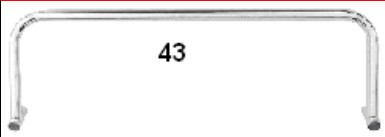

PDB-GILLARD SPOILER+MOUNTINGS+BUMPERS

SPOILERS AND MOUNTINGS

PDB-GILLARD SPOILER+MOUNTINGS+BUMPERS

SPOILERS AND MOUNTINGS		
No.	Article number	Description
43	112,201	Rear bumper MINI-SCAN. / RAPTOR
	112,207	Rear bumper MINI - 900
	112,210	Rear bumper CIK - 2001
44	112,202	Rear bumper MINI-SCAN. / RAPTOR "WIDE"
	112,211	Rear bumper T-REX / Charlotte / Daytona "WIDE"
	112,214	Rear bumper MINI - 900 / ASTERIX"WIDE"
45	112,215	Rear bumper MINI-900 / ASTERIX "ROLLER TYPE"
46R	112,218	Rear bumper connection right -NA-
46L	112,219	Rear bumper connection left -NA-
47	112,216	Rear bumper roller MINI -NEW AGE-
48	112,217	Rear bumper roller support MINI -NEW AGE-
49	112,220	Rear bumper top rail MINI -NEW AGE-
50	108,563	Front spoiler mounting set -ASTERIX-
51	108,592	Front spoiler mounting clamps (2-pc) -ASTERIX-
52	108,594	Front spoiler fixing plate -ASTERIX-
53	108,596	Support front bumper -ASTERIX-
55	108,720	Front spoiler mounting set MINI - 900
56	108,850	Front spoiler mounting set KE-97
58	108,590	Support for front bumper in red
59	108,865	Rear fairing mounting T-Rex / Charlotte / Daytona
60	108,868	Rear fairing mounting MINI
65	142,300	Rear bumper rubber 32mm
	142,290	Rear bumper rubber 30mm
66	142,210	Rear bumper inner sleeve 32mm
	142,215	Rear bumper inner sleeve 32mm for rear fairing
	142,200	Rear bumper inner sleeve 30mm
	142,205	Rear bumper inner sleeve 28mm
67	142,260	Rear bumper outer sleeve
	142,262	Rear bumper outer sleeve for rear fairing
68	900,100	Washer 6X20X1,5 mm
69	900,271	Allen screw 8x120mm
70	142,288	Rear bumper rubber 28mm
71	142,203	Rear bumper inner sleeve 28mm >MINI-ASTERIX<
72	142,253	Outer sleeve -roller type- >MINI-ASTERIX<
	142,252	Outer sleeve -New Age- >MINI-ASTERIX<
73		O-Ring 10mm
74	900,008	Washer 8mm
75	900,277	Allen screw 8x160mm >MINI-ASTERIX<
77	108,207	Bottom front fairing support MINI-NEW AGE
78	108,213	Front fairing top support MINI-NEW AGE
80	108,212	Front fairing top support MINI "old type"
81	108,220	Front fairing top support
82	108,200	Front fairing bottom support
83	108,201	Front fairing bottom support MINI-SCAN / RAPTOR