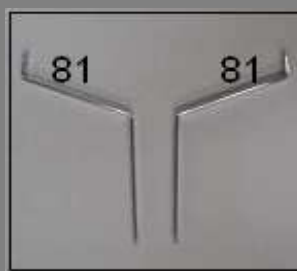

PDB-GILLARD SPOILER+MOUNTINGS+BUMPERS

SPOILERS AND MOUNTINGS

PDB-GILLARD SPOILER+MOUNTINGS+BUMPERS

SPOILERS AND MOUNTINGS		
No.	Article number	Description
43	112,201	Rear bumper MINI-SCAN. / RAPTOR
	112,207	Rear bumper MINI - 900
	112,210	Rear bumper CIK - 2001
44	112,202	Rear bumper MINI-SCAN. / RAPTOR "WIDE"
	112,211	Rear bumper T-REX / Charlotte / Daytona "WIDE"
	112,214	Rear bumper MINI - 900 / ASTERIX"WIDE"
45	112,215	Rear bumper MINI-900 / ASTERIX "ROLLER TYPE"
46R	112,218	Rear bumper connection right -NA-
46L	112,219	Rear bumper connection left -NA-
47	112,216	Rear bumper roller MINI -NEW AGE-
48	112,217	Rear bumper roller support MINI -NEW AGE-
49	112,220	Rear bumper top rail MINI -NEW AGE-
50	108,563	Front spoiler mounting set -ASTERIX-
51	108,592	Front spoiler mounting clamps (2-pc) -ASTERIX-
52	108,594	Front spoiler fixing plate -ASTERIX-
53	108,596	Support front bumper -ASTERIX-
55	108,720	Front spoiler mounting set MINI - 900
56	108,850	Front spoiler mounting set KE-97
58	108,590	Support for front bumper in red
59	108,865	Rear fairing mounting T-Rex / Charlotte / Daytona
60	108,868	Rear fairing mounting MINI
65	142,300	Rear bumper rubber 32mm
	142,290	Rear bumper rubber 30mm
66	142,210	Rear bumper inner sleeve 32mm
	142,215	Rear bumper inner sleeve 32mm for rear fairing
	142,200	Rear bumper inner sleeve 30mm
	142,205	Rear bumper inner sleeve 28mm
67	142,260	Rear bumper outer sleeve
	142,262	Rear bumper outer sleeve for rear fairing
68	900,100	Washer 6X20X1,5 mm
69	900,271	Allen screw 8x120mm
70	142,288	Rear bumper rubber 28mm
71	142,203	Rear bumper inner sleeve 28mm >MINI-ASTERIX<
72	142,253	Outer sleeve -roller type- >MINI-ASTERIX<
	142,252	Outer sleeve -New Age- >MINI-ASTERIX<
73		O-Ring 10mm
74	900,008	Washer 8mm
75	900,277	Allen screw 8x160mm >MINI-ASTERIX<
77	108,207	Bottom front fairing support MINI-NEW AGE
78	108,213	Front fairing top support MINI-NEW AGE
80	108,212	Front fairing top support MINI "old type"
81	108,220	Front fairing top support
82	108,200	Front fairing bottom support
83	108,201	Front fairing bottom support MINI-SCAN / RAPTOR